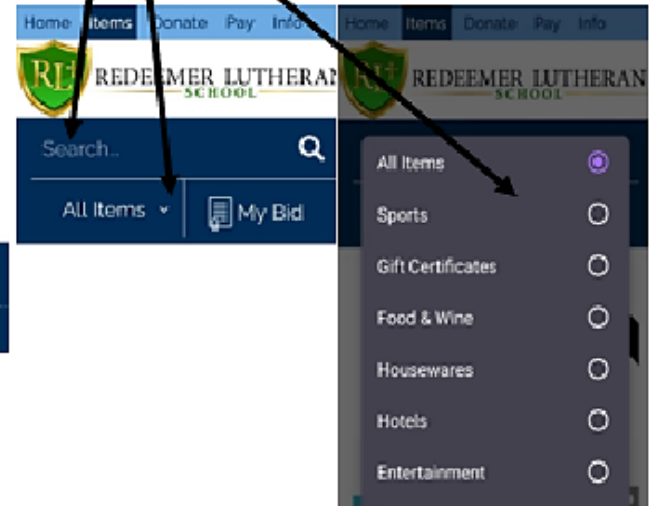

# We are selling FundRays coupon books!

Lots of discounts for amazing local restaurants. Proceeds from book sales will go directly to RLS!

Only \$20  
Order Form Page 3

NEW! Earn without scanning receipts

MORE INFO

Follow Redeemer Lutheran on Facebook!

School

Church

We are using a new online forum for bidding this year. It is Charity Auction Today. It is not an app but a website.

- You will need to create an account and enter payment information. You will automatically be charged for the items you win after the
- Bidding will begin 4/18/2024 at 10:00am CST (noon) and end 4/18/2023 10:00pm CST
- You will need to create an account and enter payment information. You will automatically be charged for the items you win after the auction ends.

How to search and view items:

1. Click on **View items**
2. Type an item # or word in **Search** box
3. Click on **All items** to bring up categories to search through

Here is the web address/link to click on if you prefer.